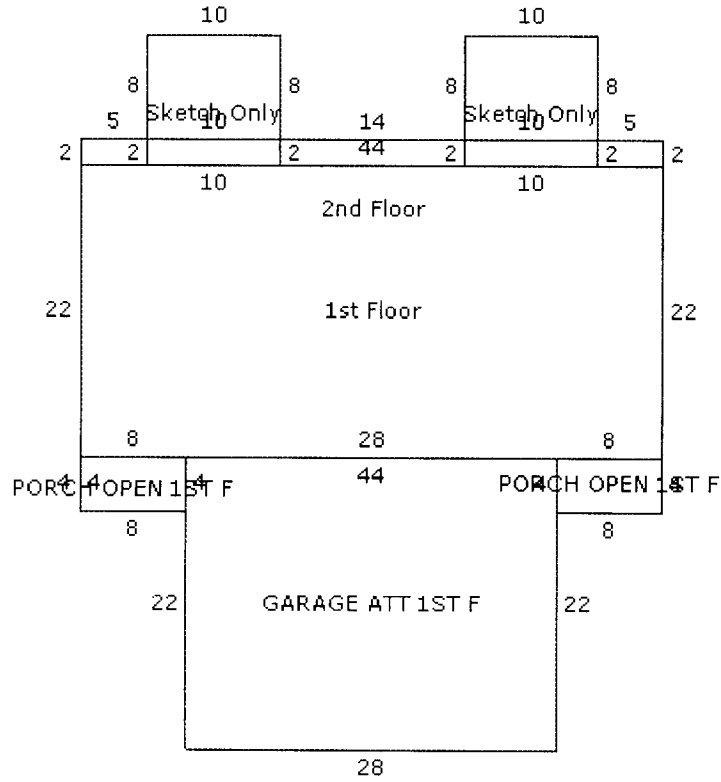

Building Sketch Report

For Property Located At:
6902 Argonne Forest Cv Austin, TX 78759-2202
Travis County

The data within this report is compiled by First American CoreLogic from public and private sources. If desired, the accuracy of the data contained herein can be independently verified by the recipient of this report with the applicable county or municipality.